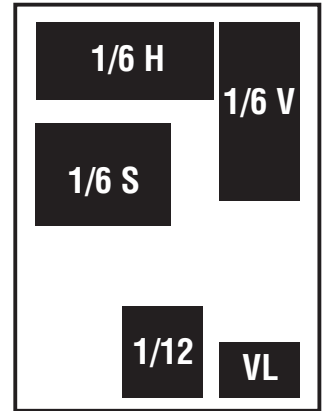

the Cross Stitcher®

Retail Unit Sizes (nonbleed sizes shown)

Full Page
6⁵/₈" X 9⁵/₈"

2/3 Page
4³/₈" X 9⁵/₈"

1/2T Page
3¹/₄" X 9⁵/₈"

1/2H Page
6⁵/₈" X 4³/₄"

1/2V Page
4³/₈" X 7¹/₄"

1/3 Page
S = 4³/₈" X 4³/₄"
V = 2¹/₈" X 9⁵/₈"

1/3 Page H
6⁵/₈" X 3²/₁₀"

1/4 Page
H = 4³/₈" X 3⁵/₈"
B = 6⁵/₈" X 2⁵/₁₆"

1/6 Page
H = 4³/₈" X 2¹/₄"
V = 2¹/₈" X 4³/₄"
S = 3¹/₄" X 3¹/₈"

1/12 = 2¹/₈" x 2¹/₄"

Vendor Locator
2¹/₈" x 1¹/₄"