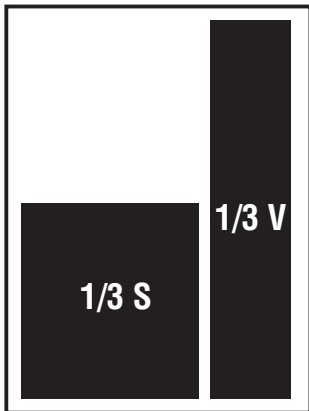

the Cross Stitcher®

Retail Unit Sizes (nonbleed sizes shown)

Full Page
6⁵/₈" X 9⁵/₈"

2/3 Page
4³/₈" X 9⁵/₈"

1/2T Page
3¹/₄" X 9⁵/₈"

1/2H Page
6⁵/₈" X 4³/₄"

1/2V Page
4³/₈" X 7¹/₄"

1/3 Page
S = 4³/₈" X 4³/₄"
V = 2¹/₈" X 9⁵/₈"

1/3 Page H
6⁵/₈" X 3²/₁₀"

1/4 Page
H = 4³/₈" X 3⁵/₈"
B = 6⁵/₈" X 2⁵/₁₆"

1/6 Page
H = 4³/₈" X 2¹/₄"
V = 2¹/₈" X 4³/₄"
S = 3¹/₄" X 3¹/₈"

1/12 = 2¹/₈" x 2¹/₄"

Vendor Locator
2¹/₈" x 1¹/₄"