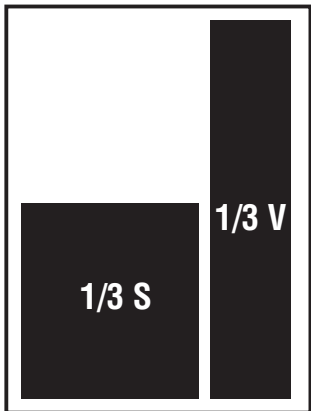

PACK-O-FUN

Retail Unit Sizes (nonbleed sizes shown)

Full Page
6⁵/₈" X 9⁵/₈"

2/3 Page
4³/₈" X 9⁵/₈"

1/2T Page
3¹/₄" X 9⁵/₈"

1/2H Page
6⁵/₈" X 4³/₄"

1/2V Page
4³/₈" X 7¹/₄"

1/3 Page
S = 4³/₈" X 4³/₄"
V = 2¹/₈" X 9⁵/₈"

1/3 Page H
6⁵/₈" X 3²/₁₀"

1/4 Page
H = 4³/₈" X 3⁵/₈"
B = 6⁵/₈" X 2⁵/₁₆"

1/6 Page
H = 4³/₈" X 2¹/₄"
V = 2¹/₈" X 4³/₄"
S = 3¹/₄" X 3¹/₈"

1/12 = 2¹/₈" x 2¹/₄"

Vendor Locator
2¹/₈" x 1¹/₄"