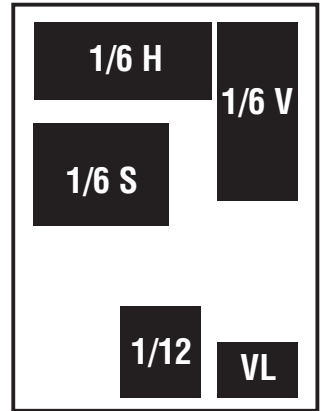

PACK-O-FUN

Retail Unit Sizes (nonbleed sizes shown)

Full Page
6⁵/₈" X 9⁵/₈"

2/3 Page
4³/₈" X 9⁵/₈"

1/2T Page
3¹/₄" X 9⁵/₈"

1/2H Page
6⁵/₈" X 4³/₄"

1/2V Page
4³/₈" X 7¹/₄"

1/3 Page
S = 4³/₈" X 4³/₄"
V = 2¹/₈" X 9⁵/₈"

1/3 Page H
6⁵/₈" X 3²/₁₀"

1/4 Page
H = 4³/₈" X 3⁵/₈"
B = 6⁵/₈" X 2⁵/₁₆"

1/6 Page
H = 4³/₈" X 2¹/₄"
V = 2¹/₈" X 4³/₄"
S = 3¹/₄" X 3¹/₈"

1/12 = 2¹/₈" x 2¹/₄"

Vendor Locator
2¹/₈" x 1¹/₄"