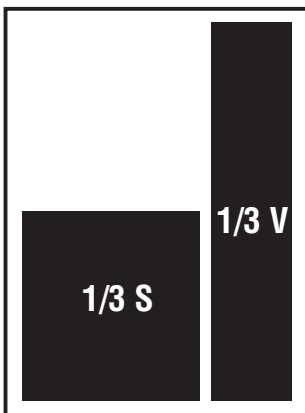

COIN WORLD'S PaperMoney VALUES

RETAIL UNIT SIZES • LISTED AS WIDTH BY HEIGHT
(nonbleed sizes shown)

Full Page
6.625" x 9.625"

2/3 Page
4.375" x 9.625"

1/2T Page*
3.25" x 9.625"

1/2H Page
6.625" x 4.75"

1/3 Page
1/3S = 4.375" x 4.75"
1/3V = 2.125" x 9.625"

1/4 Page
1/4 Banner =
6.625" x 2.3125"
1/4V = 2.125" x 4.75"

1/6 Page
H = 4.375" x 2.25"
V = 2.125" x 4.75"

**MARKETPLACE
AD SIZES**

1/8V = 2.125" x 3.625"
1/12 = 2.125" x 2.25"
1/24 = 2.125" x 1"