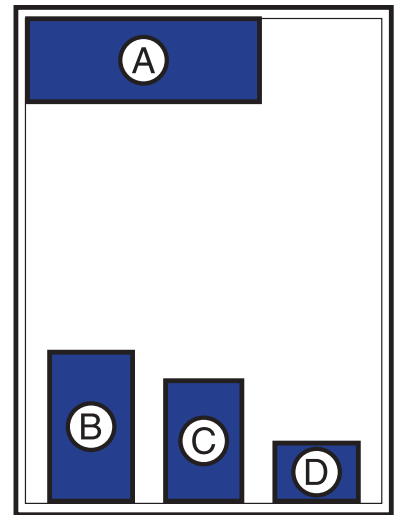

# SCOTT STAMP

M O N T H L Y

## AD SIZES LISTED AS WIDTH BY HEIGHT

(nonbleed sizes shown)

**Full Page**  
6.625" x 9.625"

**2/3 Page**  
4.375" x 9.625"

**1/2 Page Horizontal**  
6.625" x 4.75"

**A 1/2 Page Tall**  
3.25" x 9.625"  
**B 1/3 Page Vertical**  
2.125" x 9.625"

**A 1/4 Page**  
3.25" x 4.75"  
**B 1/3 Page Square**  
4.375" x 4.75"  
**C 1/6 Page Vertical**  
2.125" x 4.75"

**A 1/6 Page Horizontal**  
4.375" x 2.25"  
**DIRECTORY ADVERTISING**  
**B 1/8 Page** • 2.125" x 3.625"  
**C 1/12 Page** • 2.125" x 2.25"  
**D 1/24 Page** • 2.125" x 1"