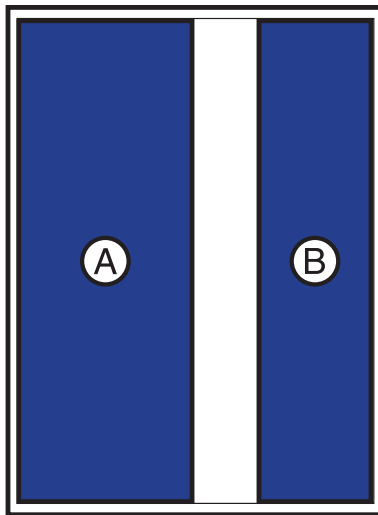

# SCOTT STAMP

M O N T H L Y

## AD SIZES LISTED AS WIDTH BY HEIGHT

(nonbleed sizes shown)

**Full Page**  
6.625" x 9.625"

**2/3 Page**  
4.375" x 9.625"

**1/2 Page Horizontal**  
6.625" x 4.75"

**A 1/2 Page Tall**  
3.25" x 9.625"  
**B 1/3 Page Vertical**  
2.125" x 9.625"

**A 1/4 Page**  
3.25" x 4.75"  
**B 1/3 Page Square**  
4.375" x 4.75"  
**C 1/6 Page Vertical**  
2.125" x 4.75"

**A 1/6 Page Horizontal**  
4.375" x 2.25"  
**DIRECTORY ADVERTISING**  
**B 1/8 Page** • 2.125" x 3.625"  
**C 1/12 Page** • 2.125" x 2.25"  
**D 1/24 Page** • 2.125" x 1"