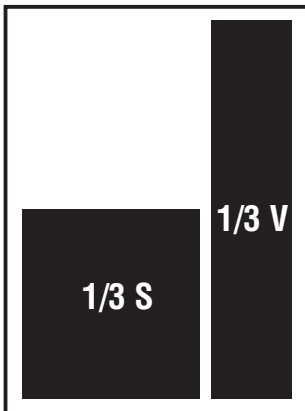

# WORLDWIDE COINS™

**RETAIL UNIT SIZES • LISTED AS WIDTH BY HEIGHT**  
(nonbleed sizes shown)

**Full Page**  
6.625" x 9.625"

**2/3 Page**  
4.375" x 9.625"

**1/2T Page\***  
3.25" x 9.625"

**1/2H Page**  
6.625" x 4.75"

**1/3 Page**  
1/3S = 4.375" x 4.75"  
1/3V = 2.125" x 9.625"

**1/4 Page**  
1/4 Banner =  
6.625" x 2.3125"  
1/4V = 2.125" x 4.75"

**1/6 Page**  
H = 4.375" x 2.25"  
V = 2.125" x 4.75"

**MARKETPLACE  
AD SIZES**

1/8V = 2.125" x 3.625"  
1/12 = 2.125" x 2.25"  
1/24 = 2.125" x 1"

\*Not available in valuing section